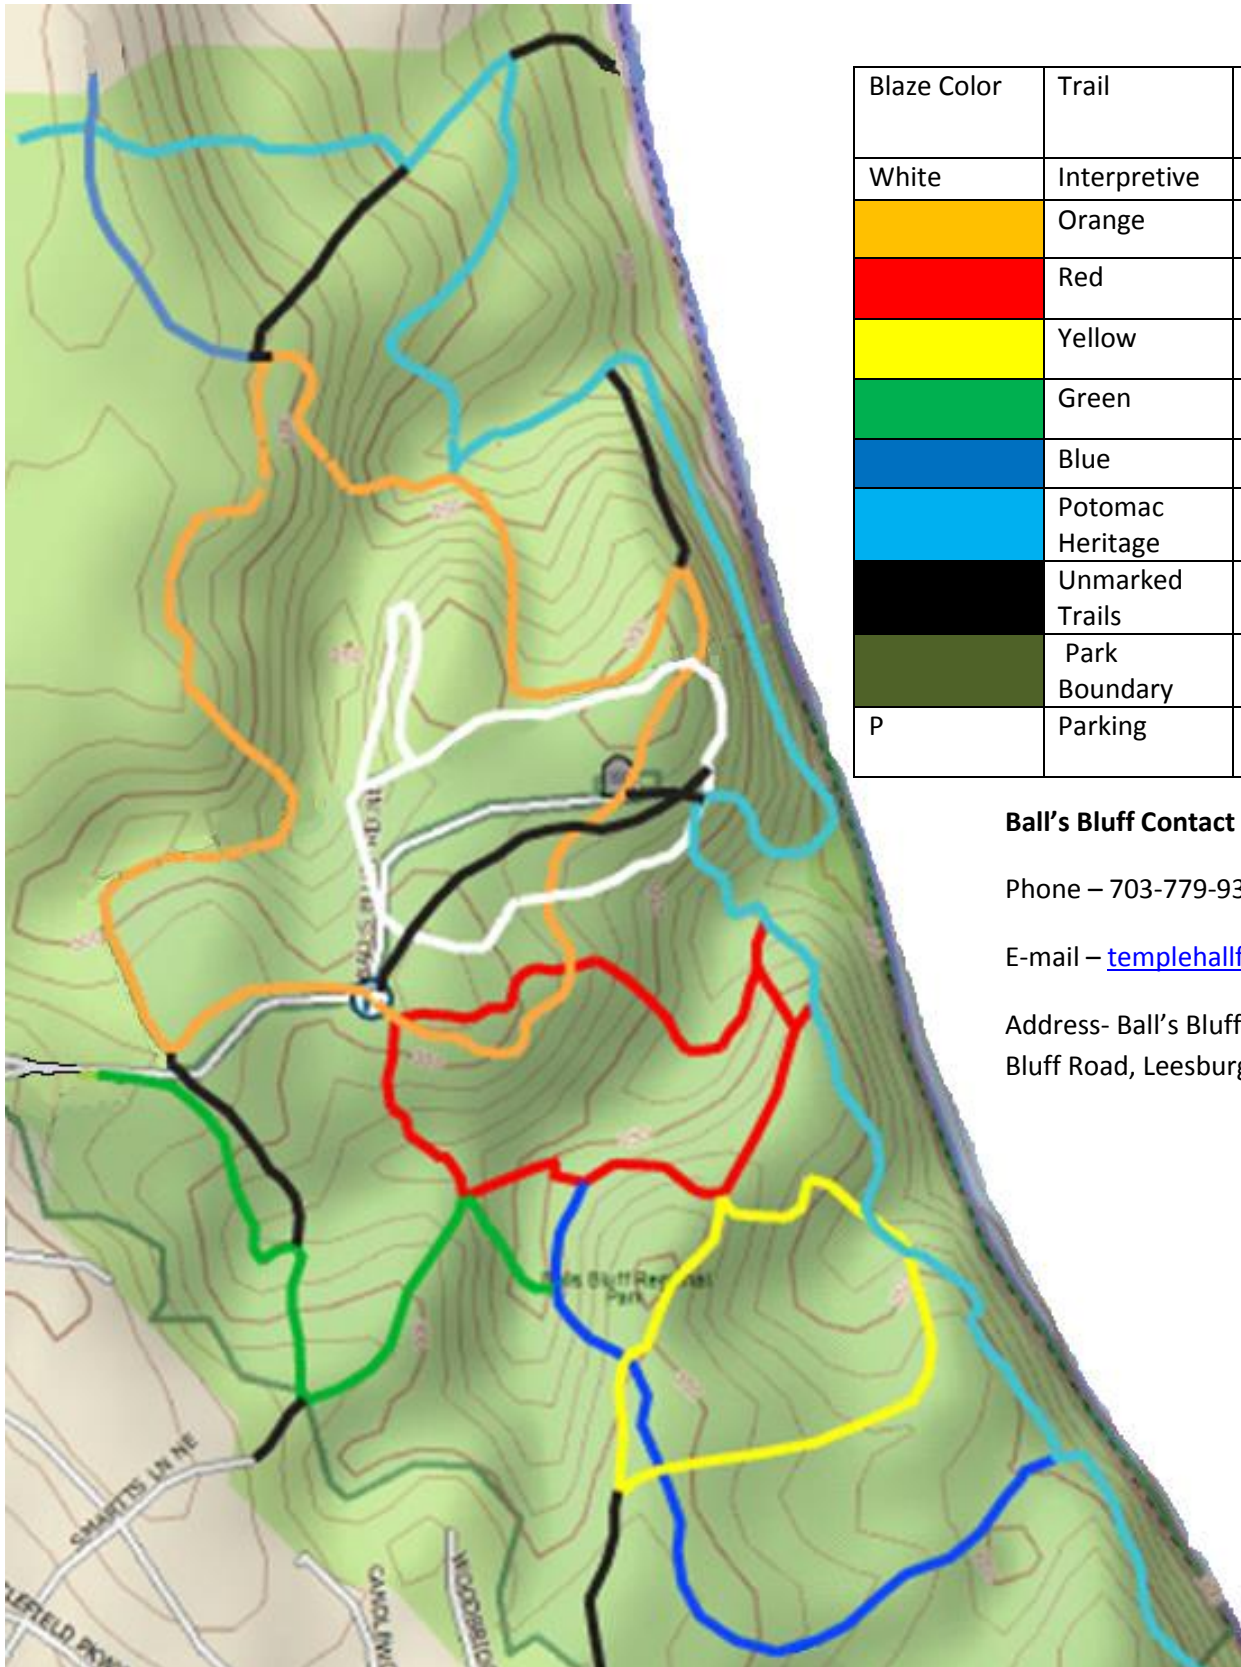

Ball's Bluff Regional Park Trail Map

Blaze Color	Trail	Length
White	Interpretive	.8 mi
Orange	Orange	1.7 mi
Red	Red	.75 mi
Yellow	Yellow	.6 mi
Green	Green	.6 mi
Blue	Blue	.5 mi
Light Blue	Potomac Heritage	2.1 mi
Black	Unmarked Trails	
Dark Green	Park Boundary	
P	Parking	

Ball's Bluff Contact Information:

Phone – 703-779-9372

E-mail – templehallfarm@nvrpa.org

Address- Ball's Bluff Battlefield, Ball's Bluff Road, Leesburg, VA 20176